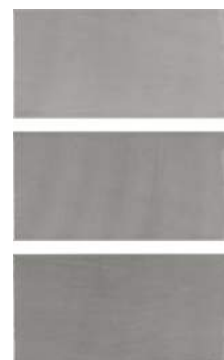

PRODUCT CODE(S):	QS-RDQ510-[COLOUR]
COLOURS:	BIANCO [COLOUR CODE: BIA] DARK GREY [COLOUR CODE: GRE/D] MEDIUM GREY [COLOUR CODE: GRE/M] LIGHT GREY [COLOUR CODE: GRE/L]
SIZE(S):	5x10
FINISH/BODY:	WHITE CERAMIC WALL TILE
VARIATION:	V3 [MODERATE VARIATION]
FROST RESISTANT: ❄️	NO
PEI RATING:	-
MOHS RATING:	-
DCOF RATING:	-
COUNTRY OF ORIGIN:	ITALY

Riquadri is an Italian made wall tile with an artisanal feel and colour nuances that give this line a truly unique aesthetic. Emphasizing its rectangular shape, Riquadri can be used for backsplashes, feature walls and more.

SIZE	THICKNESS [MM]	PRICE [PCE] SUGGESTED LIST PRICE	PRICE [SF] SUGGESTED LIST PRICE
5x10	9	\$4.35	\$11.50

BIANCO

GREY LIGHT

GREY MEDIUM

GREY DARK