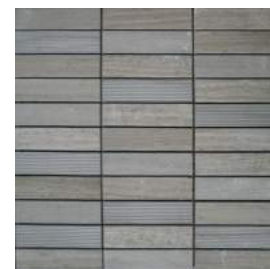

The Pietre Antiche series is a true, natural beauty featuring 3 different types of natural stone: Basalt, Bianco Carrara & Woodgrain Marble. Each type of natural stone portrays its own unique colours and vein patterns. Enhance your design with this classic mosaic with a modern edge.

Note:

All colours are available in all sizes.

1x4 BASALT

1x4 BIANCO CARRARA

1x4 MOCA

1x4 WOOD GREY

1x4 WOOD WHITE