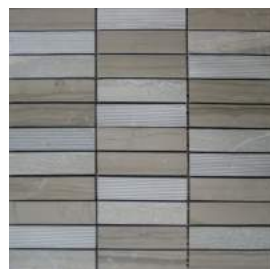

The Pietre Antiche series is a true, natural beauty featuring 3 different types of natural stone: Basalt, Bianco Carrara & Woodgrain Marble. Each type of natural stone portrays its own unique colours and vein patterns. Enhance your design with this classic mosaic with a modern edge.

PRODUCT CODE(S):	ARV-PA[SIZE]- [COLOUR]
COLOURS:	BASALT [COLOUR CODE: BAS] BIANCO CARRARA [COLOUR CODE: BIAC] MOCA [COLOUR CODE: MOC] WOOD GREY [COLOUR CODE: WDGRE] WOOD WHITE [COLOUR CODE: WDWHI]
SIZE(S):	MOSAIC: 1/2x1 1/4, 7/8x7/8, & 1x4
FINISH/BODY:	NATURAL STONE: BASALT, BIANCO CARRARA, WOODGRAIN MARBLE
VARIATION:	V4 [RANDOM VARIATION]
FROST RESISTANT: ❄️	NO
PEI RATING:	-
MOHS RATING:	-
COF [WET/DRY]:	-
COUNTRY OF ORIGIN:	-

1/2x1 1/4

7/8x7/8

SIZE	THICKNESS [MM]	PRICE [PCE] SUGGESTED LIST PRICE	PRICE [SF] SUGGESTED LIST PRICE
1/2x1 1/4 11.54x11.26 Sheet	9-10	\$24.82	\$27.50
7/8x7/8 11.81x11.81 Sheet	9-10	\$26.65	\$27.50
1x4 11.81x11.81 Sheet	9-10	\$26.65	\$27.50

Note:

All colours are available in all sizes.

1x4 BASALT

1x4 BIANCO CARRARA

1x4 MOCA

1x4 WOOD GREY

1x4 WOOD WHITE