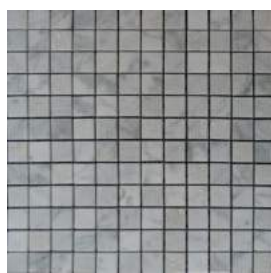

7/8x7/8

SIZE	THICKNESS [MM]	PRICE [PCE] SUGGESTED LIST PRICE	PRICE [SF] SUGGESTED LIST PRICE
1/2x1 1/4 11.54x11.26 Sheet	9-10	$24.82	$27.50
7/8x7/8 11.81x11.81 Sheet	9-10	$26.65	$27.50
1x4 11.81x11.81 Sheet	9-10	$26.65	$27.50

Note:

All colours are available in all sizes.