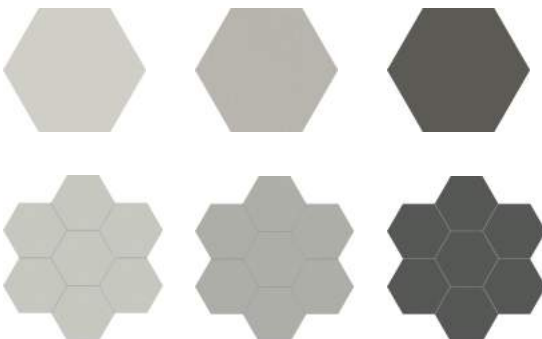

PRODUCT CODE(S):	MC-PRC[SIZE]-[COLOUR]
COLOURS:	DECOR: FLORAL [CODE: 810D-FLR] GEOMETRCI BLUE [CODE: 810D-BLU] GEOMETRCI GREY [CODE: 810D-GEO] STARBURST [CODE: 810D-STR]
SIZE(S):	FIELD & DECOR: 10x8.5 HEXAGON
FINISH/BODY:	UNGLAZED PORCELAIN
VARIATION:	V2 [SLIGHT VARIATION]
FROST RESISTANT: ❄️	YES
PEI RATING:	-
MOHS RATING:	-
DCOF RATING:	0.81
COUNTRY OF ORIGIN:	ITALY

Paprica is an Italian made unglazed porcelain tile featuring a modern interpretation of eccentric graphics and colours. Paying homage to the design elements of Milan in the 1980's, Paprica showcases decorative patterns from soft and floral to angular and contemporary in a hexagon format. These decorative patterned tiles are accompanied by three field tiles which showcase beautiful, saturated colouring that can be used in coordination with the décor tiles or on their own. This unglazed porcelain tile is suitable for all residential and commercial applications and will inject style and personality into any space.

SIZE	THICKNESS [MM]	PRICE [PCE] SUGGESTED LIST PRICE	PRICE [SF] SUGGESTED LIST PRICE
10x8.5 DECOR	9	\$4.49	\$9.95
10x8.5 FIELD	9	\$4.04	\$8.95

FIELD TILE [LEFT TO RIGHT] - Bianco, Grigio, Nero

DECOR [LEFT TO RIGHT] - Floral, Geometric Grey, Geometric Blue, Starburst