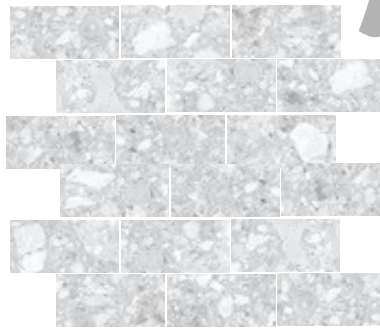

WALL
FLOOR

Colours

White

Light Grey

Dark Grey

Size(s)

12x24

24x24

PLUS! 2x4 Mosaic —
Mesh Mounted 11.77x11.77 Sheet

Technical Specs

Size(s)	Finish & Body	Variation V Rating	Thickness (mm)	Frost Resistant	PEI Rating	MOHS Rating	COF/ DCOF	Origin
See above for all stocked sizes	Glazed Porcelain Rectified	V2 Slight	9.5mm	Yes	4	n/a	0.60	China