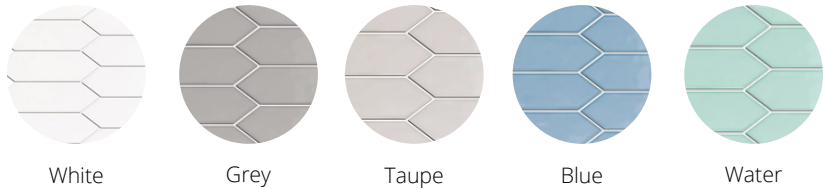

Verona

PORCELAIN MOSAIC

Verona is a picket-style mosaic that embodies true artisanal charm. Available in 5 shades, including vibrant tones in blue and water, our Verona collection will enhance any space, and any style.

WALL

White Grey Taupe Blue Water

Size(s)

2x7.5 Hexagon Mosaic — Mesh Mounted 11.50x12.75 Sheet

*Water colour shown close-up

Technical Specs

Size(s)	Finish & Body	Variation V Rating	Thickness (mm)	Frost Resistant	PEI Rating	MOHS Rating	COF/ DCOF	Origin
See above for all stocked sizes	Glazed Porcelain	V2 Slight	6.7mm	Yes	n/a	n/a	n/a	China