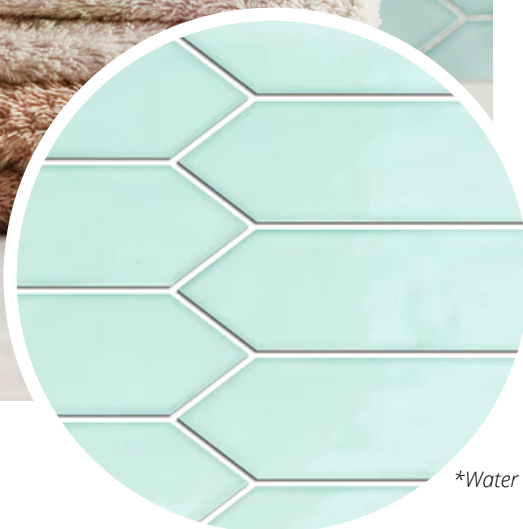

Verona

PORCELAIN MOSAIC

Verona is a picket-style mosaic that embodies true artisanal charm. Available in 5 shades, including vibrant tones in blue and water, our Verona collection will enhance any space, and any style.

WALL

White Grey Taupe Blue Water

Size(s)

2x7.5 Hexagon Mosaic — Mesh Mounted 11.50x12.75 Sheet

*Water colour shown close-up

Technical Specs

Size(s)	Finish & Body	Variation V Rating	Thickness (mm)	Frost Resistant	PEI Rating	MOHS Rating	COF/ DCOF	Origin
See above for all stocked sizes	Glazed Porcelain	V2 Slight	6.7mm	Yes	n/a	n/a	n/a	China