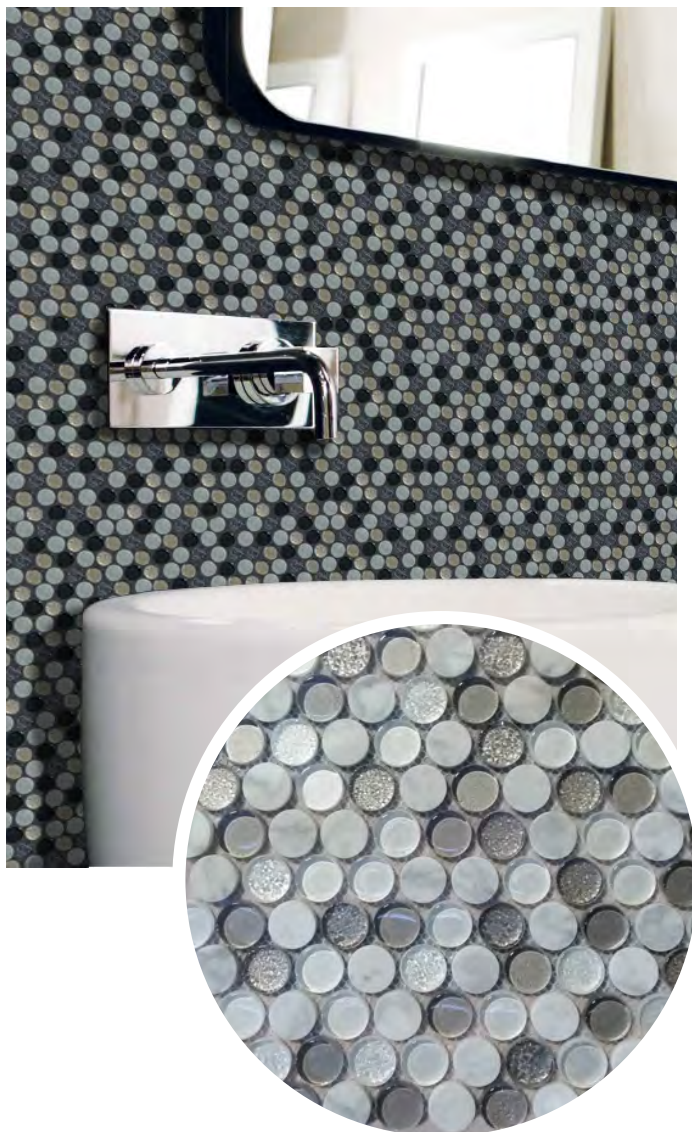

Tondo

GLASS & STONE MOSAIC

Tondo is a penny round mosaic made of glass & natural stone. This mesmerizing mosaic is ideal for a bathroom wall, kitchen backsplash or feature wall.

WALL

Colours

Black

Grey

Taupe

White

Size(s)

7/8 Penny Round— Mesh Mounted 11.81x11.81 Sheet

NOTE:

This series is rated V4 — Random Variation. Shades and patterns may range from piece to piece. For best results, create a dry layout prior to installation.

*Grey colour shown close-up 

Technical Specs

Size(s)	Finish & Body	Variation V Rating	Thickness (mm)	Frost Resistant	PEI Rating	MOHS Rating	COF/ DCOF	Origin
7/8 Penny Mounted: 11.81x11.81 Sheet	Glass & Stone	V4 Random	8mm	No	n/a	n/a	n/a	China