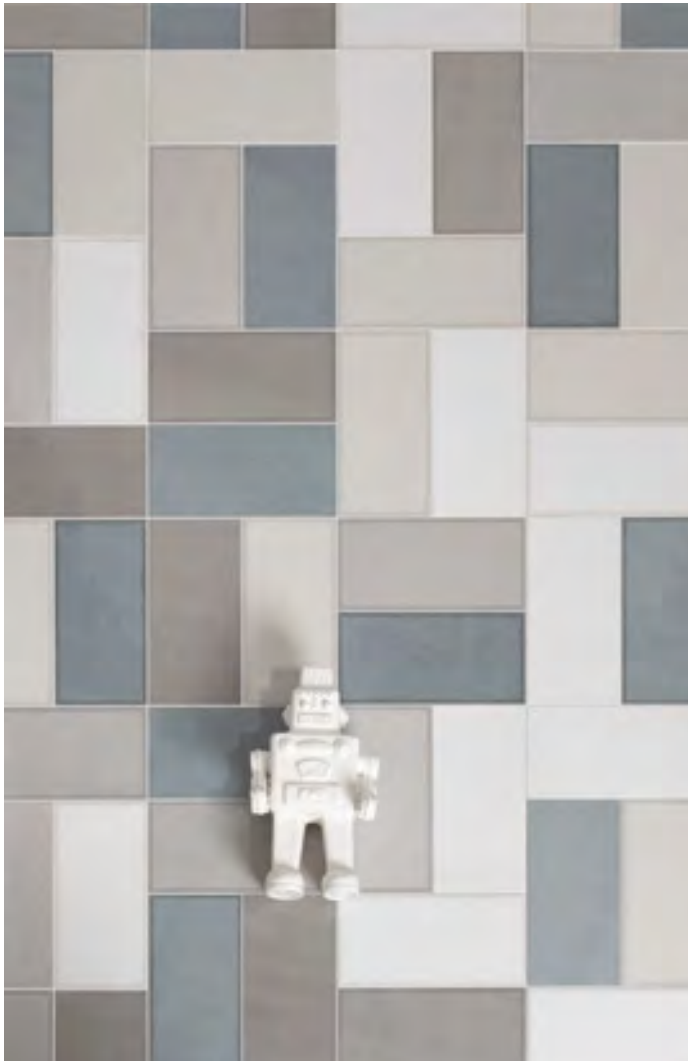

Riquadri

CERAMIC TILE

Riquadri is an Italian made wall tile with an artisan feel, and colour nuances that give this line a truly unique aesthetic. Emphasizing its rectangular shape, Riquadri can be used for backsplashes, feature walls and more.

Colours

Bianco

Grey - Dark

Grey - Light

Grey - Medium

Size(s)

5x10

NOTE:

This series is rated V3 – Moderate Variation. Shades and patterns may range from piece to piece. For best results, create a dry layout prior to installation.

Colour Variance — shown below

Technical Specs