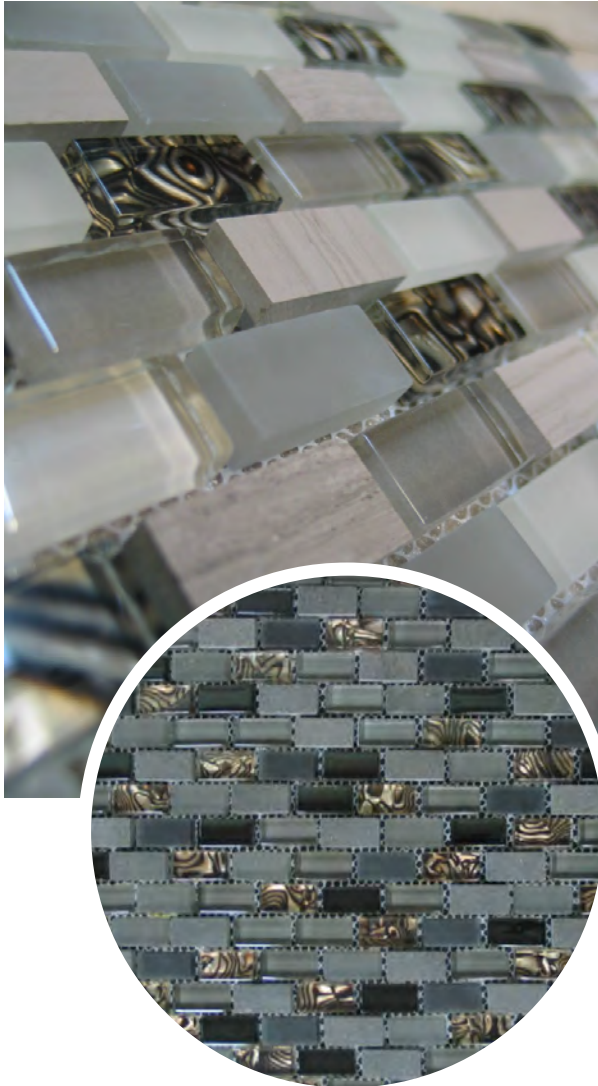

## GLASS & STONE MOSAIC

WALL

The Reef series is a gorgeous combination of natural stone & matte & glossy glass with an animal print inspired graphic. This beautifully unique mosaic will add flare & drama to any residential or commercial space.

### NOTE:

This series is rated V3 – Moderate Variation. Shades and patterns may range from piece to piece. For best results, create a dry layout prior to installation.

\*Black colour shown close-up

REEF