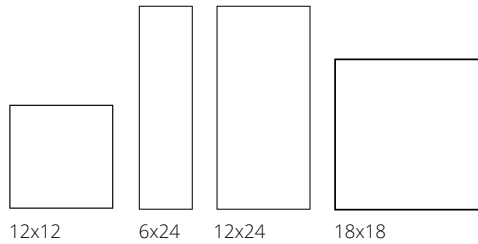

Neostile

GLAZED PORCELAIN

Neostile is a high quality glazed porcelain tile that is made in Italy. With its contemporary linear look, this line is sure to satisfy the demands of today's modern consumer. Available in 6 sophisticated colours and 5 great sizes; including the popular 12x24 format, this series offers both the colours and design possibilities that will enhance any residential or commercial installation. Experience the evolution of Neostile.

Colours

Size(s)

PLUS! 1-1/4x1-1/4 Mosaic — Mesh Mounted 12x12 Sheet

Technical Specs								
Size(s)	Finish & Body	Variation V Rating	Thickness (mm)	Frost Resistant	PEI Rating	MOHS Rating	COF/DCOF	Origin
See above for all stocked sizes	Glazed Porcelain	V2 Slight	8mm	Yes	5	8	0.62/0.69	Italy