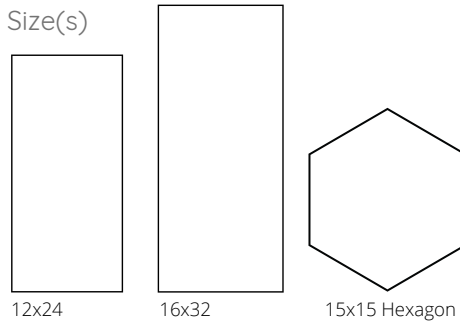

## GLAZED PORCELAIN

Domus is an Italian made glazed porcelain tile which is available in a classic hexagon shape, the popular 12x24 & 16x32 formats, and a coordinating 1x3 mosaic. Featuring a concrete-look of subtle neutral tones, Domus will provide any residential or commercial space with a contemporary yet timeless feel.

### Size(s)

PLUS! 1x3 Mosaic —  
Mesh Mounted 11.81x11.81 Sheet