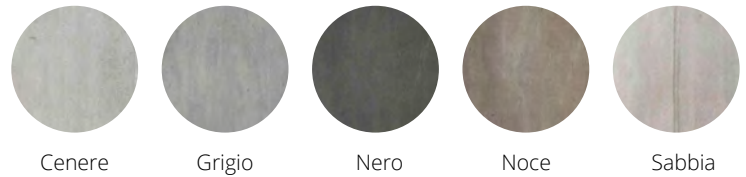

Domus

GLAZED PORCELAIN

Domus is an Italian made glazed porcelain tile which is available in a classic hexagon shape, the popular 12x24 & 16x32 formats, and a coordinating 1x3 mosaic. Featuring a concrete-look of subtle neutral tones, Domus will provide any residential or commercial space with a contemporary yet timeless feel.

Colours