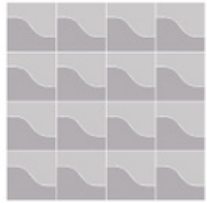

Pattern Options –

Whether combining glossy & matte, using one finish or utilizing multiple colours, our Curve collection has endless design possibilities.

Glossy & Matte PATTERNS