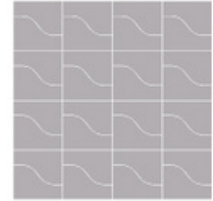

Glossy or Matte PATTERNS

Colours