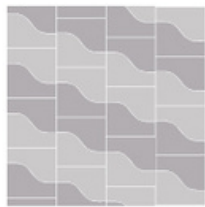

Pattern Options –

Whether combining glossy & matte, using one finish or utilizing multiple colours, our Curve collection has endless design possibilities.

Glossy & Matte PATTERNS