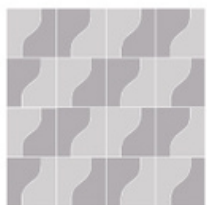

Pattern Options –

Whether combining glossy & matte, using one finish or utilizing multiple colours, our Curve collection has endless design possibilities.

Glossy & Matte PATTERNS