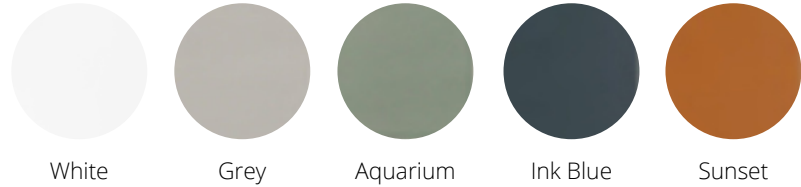

# Curve

CERAMIC TILE

WALL

Curve is a Spanish made wall tile that unites sharp angles and waves to create a truly unique design aesthetic. With the ability to combine both matte and glossy finishes, use a singular colour or create a multitude of patterns, our Curve collection allows you to play with your design to create a space that is all your own.

### Colours

### Size(s)

< Each piece sold separately

Create multiple patterns using matte & glossy together, one finish, or combining colours.

There are endless design options available.

3x5  
- Glossy  
- Matte

### Colours

White

Grey

Aquarium

Ink Blue

Sunset

CURVE