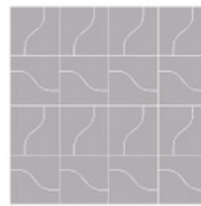

Glossy or Matte PATTERNS

Colours