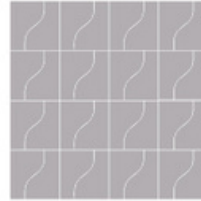

Glossy or Matte PATTERNS

Colours