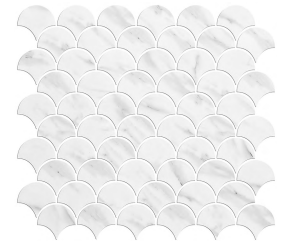

Contemporanea

GLASS MOSAIC

Contemporanea is a recycled enameled glass mosaic available in 4 different styles and one very popular colour. Emulating the aesthetic of Bianco Carrara, this recycled glass mosaic features a satin-like finish, soft, rounded edges and endless design possibilities for both contemporary and classic spaces.

*2x2 Fan shown close-up

Colours

Bianco Carrara

Size(s)

2x6 Brick
Mesh Mounted 12x12 Sheet

2x2 Fan
Mesh Mounted 12x11 Sheet

3x3 Hexagon
Mesh Mounted 11x10 Sheet

2x2 Lantern
Mesh Mounted 12x11 Sheet