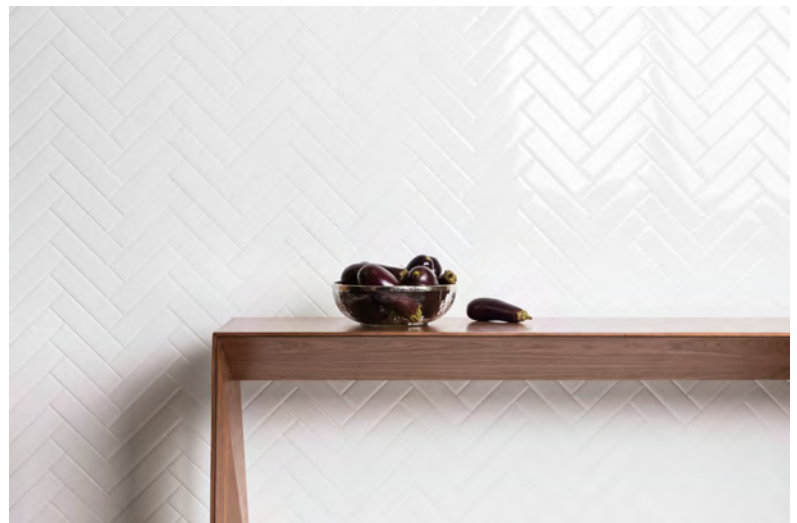

Technical Specs

Size(s)	Finish & Body	Variation V Rating	Thickness (mm)	Frost Resistant	PEI Rating	MOHS Rating	COF/ DCOF	Origin
3x10	Glazed Ceramic	V1 Uniform	7mm	No	n/a	n/a	n/a	Brazil

NOTE: Shade variations are inherent characteristics of ceramic tile & natural stone. Colours shown are indicative only & should not be used for final selection. Product specifications are supplied by the manufacturer & are subject to change without notice to you or to Euro Ceramic Tile Distributors Ltd. Prices are subject to change without notice; scan the QR Code with any smart device to access our website, and the most up-to-date pricing & information.