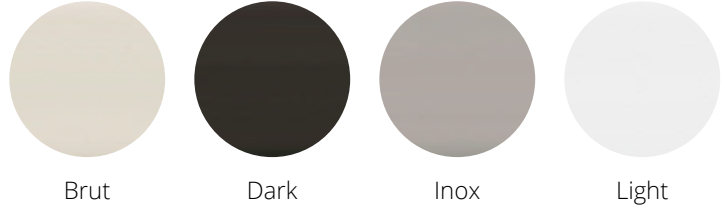

Color Mind

CERAMIC TILE

Color Mind is a ceramic wall tile with a smooth matte finish & satin-like touch. The deep tones and contemporary colouring will create a fresh look in both classic and modern spaces. Whether used in a single or multiple colour application, the pattern and design possibilities are endless.

WALL

Colours

Size(s)

3x10

Technical Specs

Size(s)	Finish & Body	Variation V Rating	Thickness (mm)	Frost Resistant	PEI Rating	MOHS Rating	COF/ DCOF	Origin
3x10	Glazed Ceramic	V1 Uniform	7mm	No	n/a	n/a	n/a	Brazil