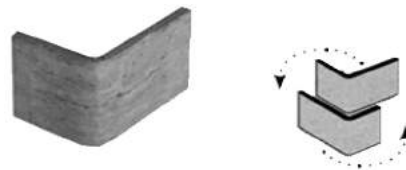

Bring the charm of post-industrial period into your residential or commercial space with the New York series. It is ideal for the outdoor courtyard and perfect for the indoor feature wall. Incorporate the New York series in your modern interior design and achieve the popular exposed brick look.

PRODUCT CODE(S):	SE-NY[SIZE]-[COLOUR]
COLOURS:	<b>BROADWAY</b> [COLOUR CODE: BWAY] <b>CHELSEA</b> [COLOUR CODE: CHEL] <b>SOHO</b> [COLOUR CODE: SOHO]
SIZE(S):	<b>FIELD:</b> 4x8, 9.5x11 HEXAGON, 4x2.5x5.25 CORNER
FINISH/BODY:	GLAZED PORCELAIN
VARIATION:	<b>V4</b> [RANDOM VARIATION]
FROST RESISTANT: ❄️	YES
PEI RATING:	-
MOHS RATING:	8
DCOF:	0.42
COUNTRY OF ORIGIN:	ITALY 🇮🇹

SIZE	THICKNESS [MM]	PRICE [PCE] SUGGESTED LIST PRICE	PRICE [SF] SUGGESTED LIST PRICE
<b>4x8</b>	10.5	\$1.99	\$8.95
<b>9.5x11</b> Hexagon	10.5	\$6.52	\$12.50
<b>4x2.5x5.25</b> Corner	10.5	\$22.50	-

**Note:**

The corner piece can be flipped around to use for either the right side or the left side of a wall. It is available in all 3 colours.

NOTE: Shade variations are inherent characteristics of ceramic tile & natural stone. Colours shown are indicative only & should not be used for final selection. Product specifications are supplied by the manufacturer & are subject to change without notice to you or to Euro Ceramic Tile Distributors Ltd. Prices are subject to change without notice; please contact Euro Tile for current prices.