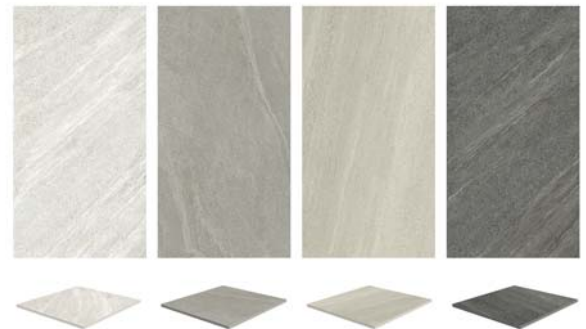

Ice | Ash | Beige | Coal — Shown in 12x24 & 2CM

NOTE: Shade variations are inherent characteristics of ceramic tile & natural stone. Colours shown are indicative only & should not be used for final selection. Product specifications are supplied by the manufacturer & are subject to change without notice to you or to Euro Ceramic Tile Distributors Ltd. Prices are subject to change without notice; please contact Euro Tile for current prices.