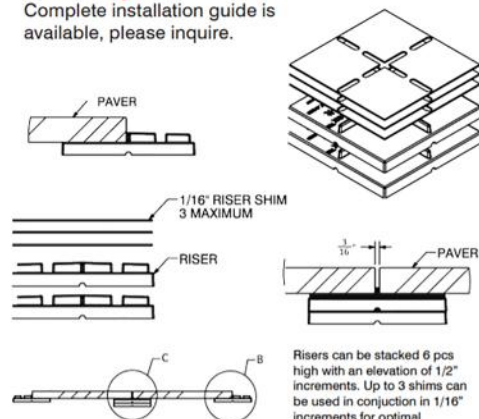

Assembly Guide

Complete installation guide is available, please inquire.

Risers can be stacked 6 pcs high with an elevation of 1/2" increments. Up to 3 shims can be used in conjunction in 1/16" increments for optimal performance.

VISIT OUR WEBSITE FOR MORE INFO

www.eurotile.ca

LET'S GET SOCIAL

FOLLOW US

FOR ALL THE LATEST ARRIVALS, TRENDS AND MORE!