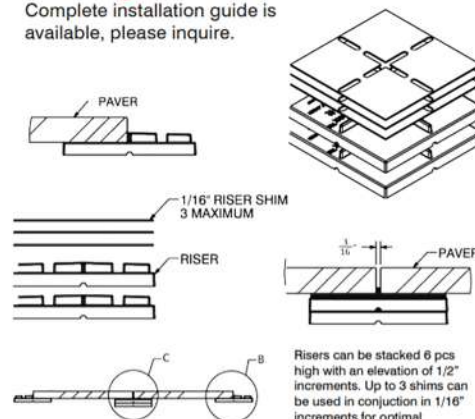

Assembly Guide

Complete installation guide is available, please inquire.

Risers can be stacked 6 pcs high with an elevation of 1/2" increments. Up to 3 shims can be used in conjunction in 1/16" increments for optimal performance.

VISIT OUR WEBSITE FOR MORE INFO

www.eurotile.ca

LET'S GET SOCIAL

FOLLOW US

FOR ALL THE LATEST ARRIVALS, TRENDS AND MORE!