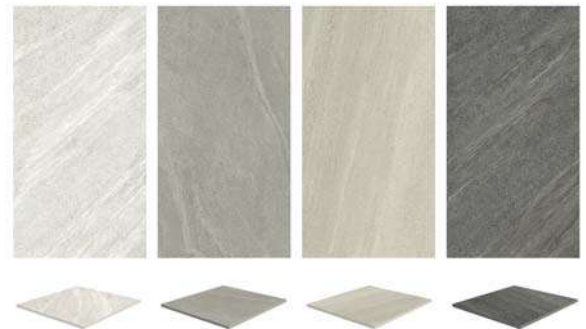

Ice | Ash | Beige | Coal — Shown in 12x24 & 2CM

NOTE: Shade variations are inherent characteristics of ceramic tile & natural stone. Colours shown are indicative only & should not be used for final selection. Product specifications are supplied by the manufacturer & are subject to change without notice to you or to Euro Ceramic Tile Distributors Ltd. Prices are subject to change without notice; please contact Euro Tile for current prices.