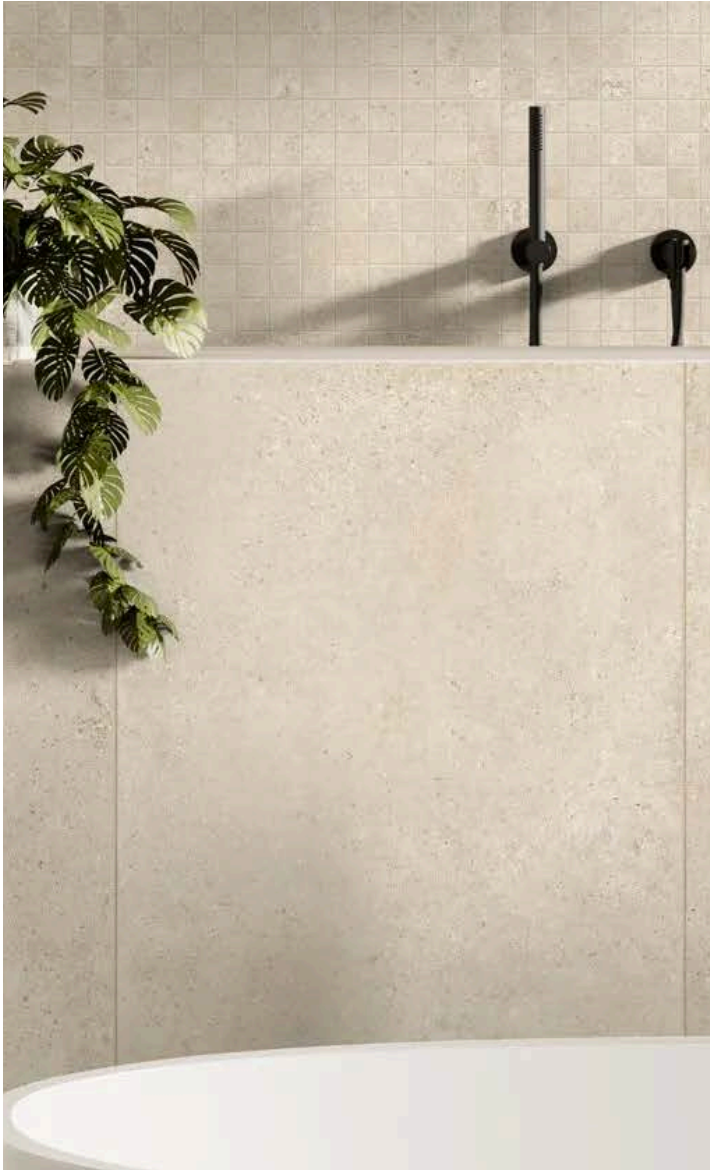

## GLAZED PORCELAIN

WALL  
FLOOR

Tribeca is an Italian made glazed porcelain tile that combines the look of natural concrete and a contemporary spirit. This modern interpretation of natural stone is available in three colour palettes, in various sizes.