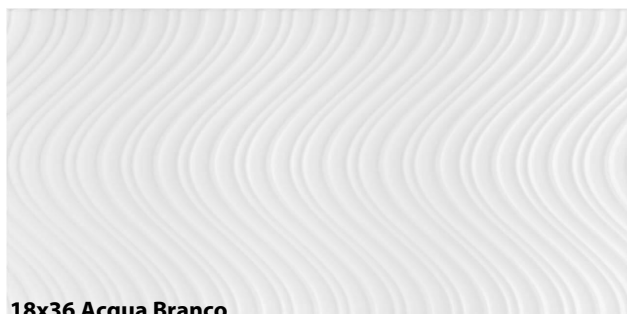

Diamante Series is a ceramic wall tile with a clean contemporary look. Diamante features 2 unique square pattern tiles, 2 wavy pattern tile, and complimenting white wall tiles. Choose your favourite pattern or create a combination with different patterns for your residential or commercial space.

13x24 WAVY

13x24 SQUARE

18x36 Acqua Branco

18x36 Cubic

PRODUCT CODE(S):	EN-DIA[SIZE]-[COLOUR]
COLOURS:	WHITE [COLOUR CODE: WHI]
SIZE(S):	WALL: 13x24 & 18x36
FINISH/BODY:	CERAMIC TILE
VARIATION:	V1 [UNIFORM APPEARANCE]
FROST RESISTANT: ❄️	NO
PEI RATING:	-
MOHS RATING:	-
COF [WET/DRY]:	-
COUNTRY OF ORIGIN:	BRAZIL