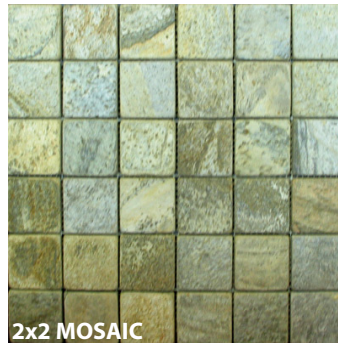

Enjoy the beauty and unique warmth of Natural Slate. The nuances created by the cleft surface and variation of colour enhances the natural beauty of this exceptional slate tile. Natural Slate, often imitated, but never duplicated!

Note:
All colours are available in all sizes, except honed finish which is only stocked in 12x12.

PRODUCT CODE(S):	SLT-[COLOUR][SIZE]
COLOURS:	COPPER [COLOUR CODE: COP] GOLD GREEN [COLOUR CODE: GG] PLATINUM [COLOUR CODE: PLT] ZERA GREEN [COLOUR CODE: ZG]
SIZE(S):	FIELD: 3x6, 6x6, 6x12, 12x12 MOSAIC: 2x2 MESH MOUNTED
FINISH/BODY:	SEMI GUAGED NATURAL STONE - SLATE
VARIATION:	V3 [MODERATE VARIATION]
FROST RESISTANT: ❄️	NO
PEI RATING:	-
MOHS RATING:	-
COF [WET/DRY]:	-
COUNTRY OF ORIGIN:	INDIA