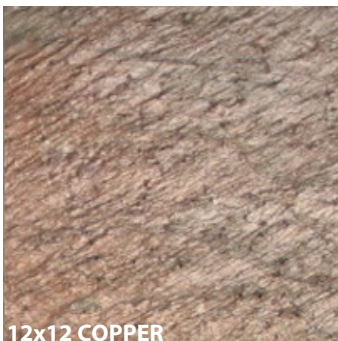

Enjoy the beauty and unique warmth of Natural Slate. The nuances created by the cleft surface and variation of colour enhances the natural beauty of this exceptional slate tile. Natural Slate, often imitated, but never duplicated!

Note:
All colours are available in all sizes, except honed finish which is only stocked in 12x12.

PRODUCT CODE(S):	SLT-[COLOUR][SIZE]
COLOURS:	COPPER [COLOUR CODE: COP] GOLD GREEN [COLOUR CODE: GG] PLATINUM [COLOUR CODE: PLT] ZERA GREEN [COLOUR CODE: ZG]
SIZE(S):	FIELD: 3x6, 6x6, 6x12, 12x12 MOSAIC: 2x2 MESH MOUNTED
FINISH/BODY:	SEMI GUAGED NATURAL STONE - SLATE
VARIATION:	V3 [MODERATE VARIATION]
FROST RESISTANT: ❄️	NO
PEI RATING:	-
MOHS RATING:	-
COF [WET/DRY]:	-
COUNTRY OF ORIGIN:	INDIA